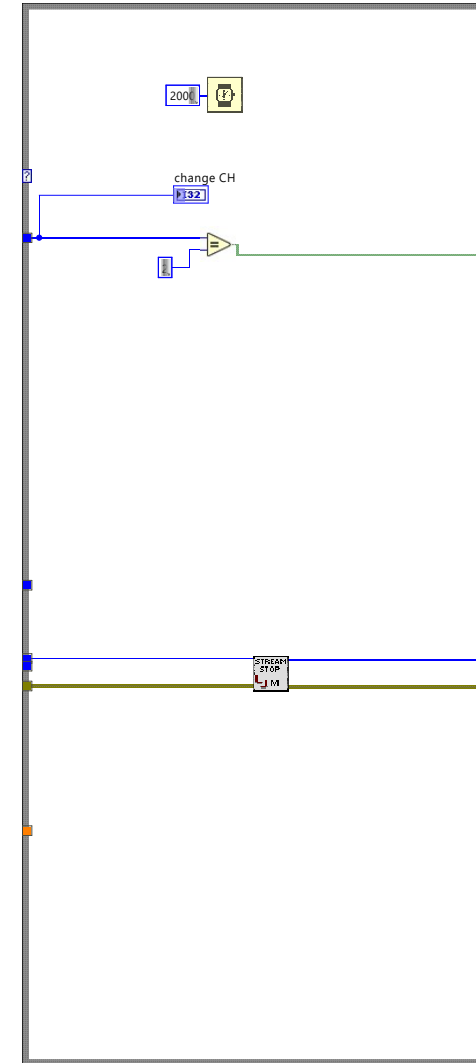

stream_tones_1.vi

D:\stream_tones_1.vi

Last modified on 8/7/2020 at 2:38 PM

Printed on 8/7/2020 at 2:49 PM