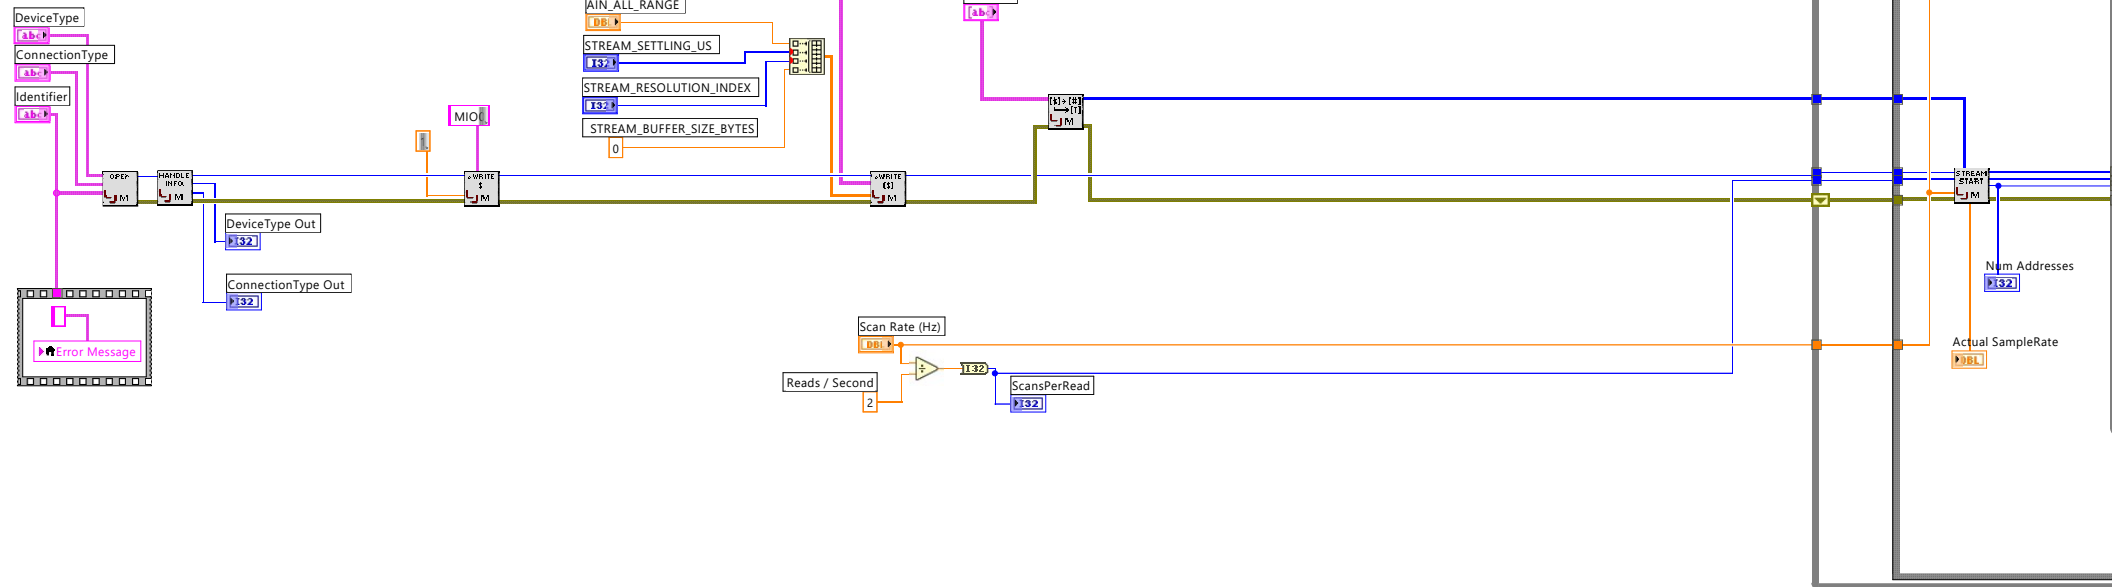

stream\_tones\_1.vi

D:\stream\_tones\_1.vi

Last modified on 8/7/2020 at 2:38 PM

Printed on 8/7/2020 at 2:49 PM

This example demonstrates the typical streaming technique:

1. Open the device.
2. Configure analog inputs.
3. Configure & start the stream.
4. Read chunks of stream data in a loop once or twice a second.
5. Stop the stream.
6. Close the device.

For background on streaming, the T7 stream section is useful, but the LJM stream section is even more applicable:

<https://labjack.com/support/datasheets/t7/communication/stream-mode>  
<https://labjack.com/support/software/api/ljm/function-reference/stream-functions>

These 2 calls are opening the device and displaying info about which device was opened.

This call is configuring analog inputs.

This call is converting the scan list of names to a list of addresses.

This call is starting the stream.

Add is added to create false

stream\_tones\_1.vi

D:\stream\_tones\_1.vi

Last modified on 8/7/2020 at 2:38 PM

Printed on 8/7/2020 at 2:49 PM

stream\_tones\_1.vi

D:\stream\_tones\_1.vi

Last modified on 8/7/2020 at 2:38 PM