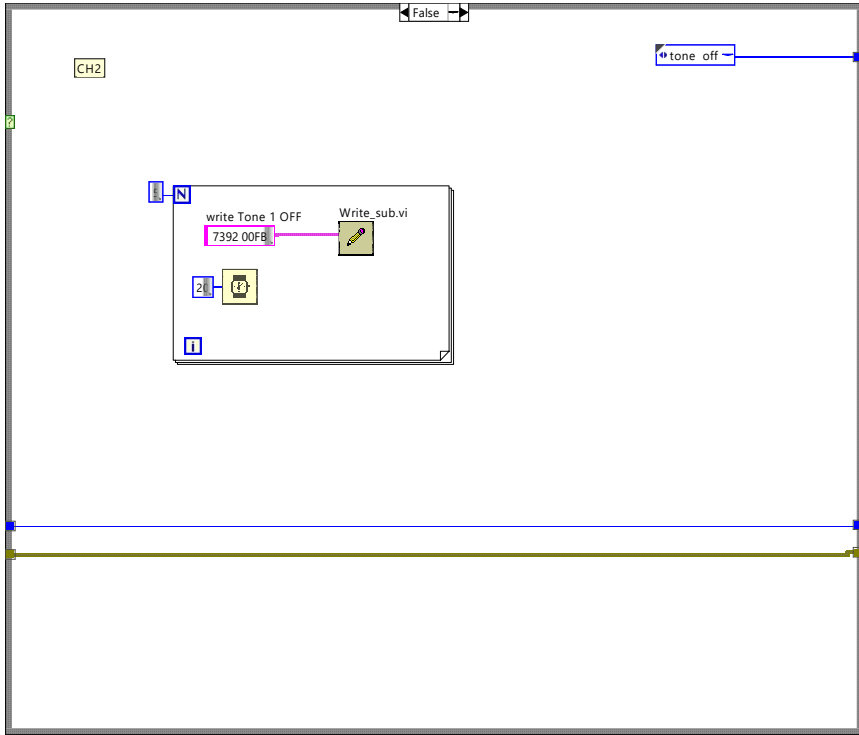

stream_tones_1.vi

D:\stream_tones_1.vi

Last modified on 8/7/2020 at 2:38 PM

Printed on 8/7/2020 at 2:49 PM