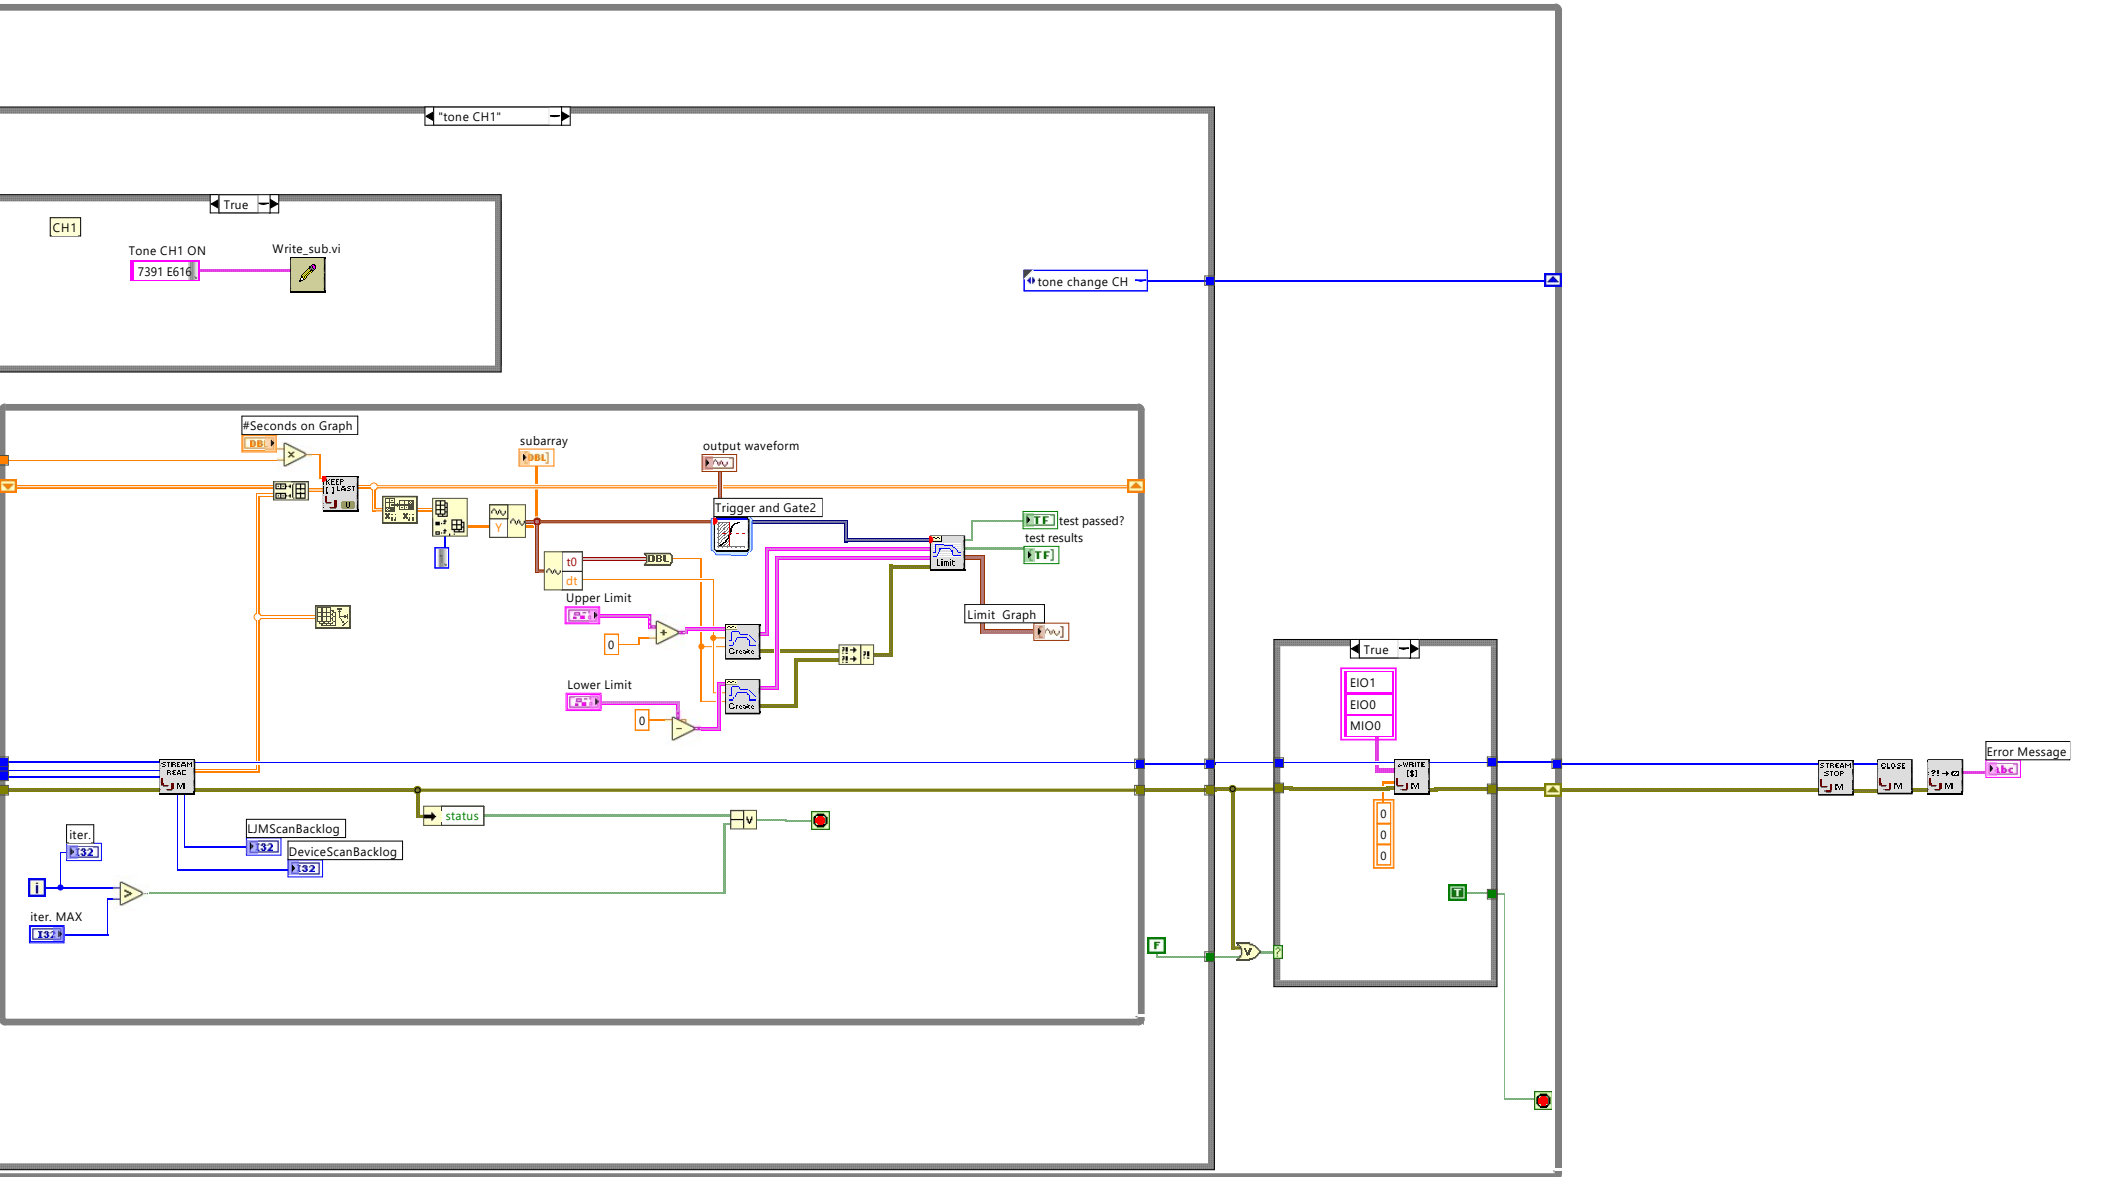

stream\_tones\_1.vi

D:\stream\_tones\_1.vi

Last modified on 8/7/2020 at 2:38 PM

Printed on 8/7/2020 at 2:49 PM

This example demonstrates the typical streaming technique:

1. Open the device.
2. Configure analog inputs.
3. Configure & start the stream.
4. Read chunks of stream data in a loop once or twice a second.
5. Stop the stream.
6. Close the device.

For background on streaming, the T7 stream section is useful, but the LJM stream section is even more applicable:

<https://labjack.com/support/datasheets/t7/communication/stream-mode>  
<https://labjack.com/support/software/api/ljm/function-reference/stream-functions>

These 2 calls are opening the device and displaying info about which device was opened.

This call is configuring analog inputs.

This call is converting the scan list of names to a list of addresses.

This call is starting the stream.

Add is added to create false

stream\_tones\_1.vi

D:\stream\_tones\_1.vi

Last modified on 8/7/2020 at 2:38 PM

Printed on 8/7/2020 at 2:49 PM

stream\_tones\_1.vi

D:\stream\_tones\_1.vi

Last modified on 8/7/2020 at 2:38 PM