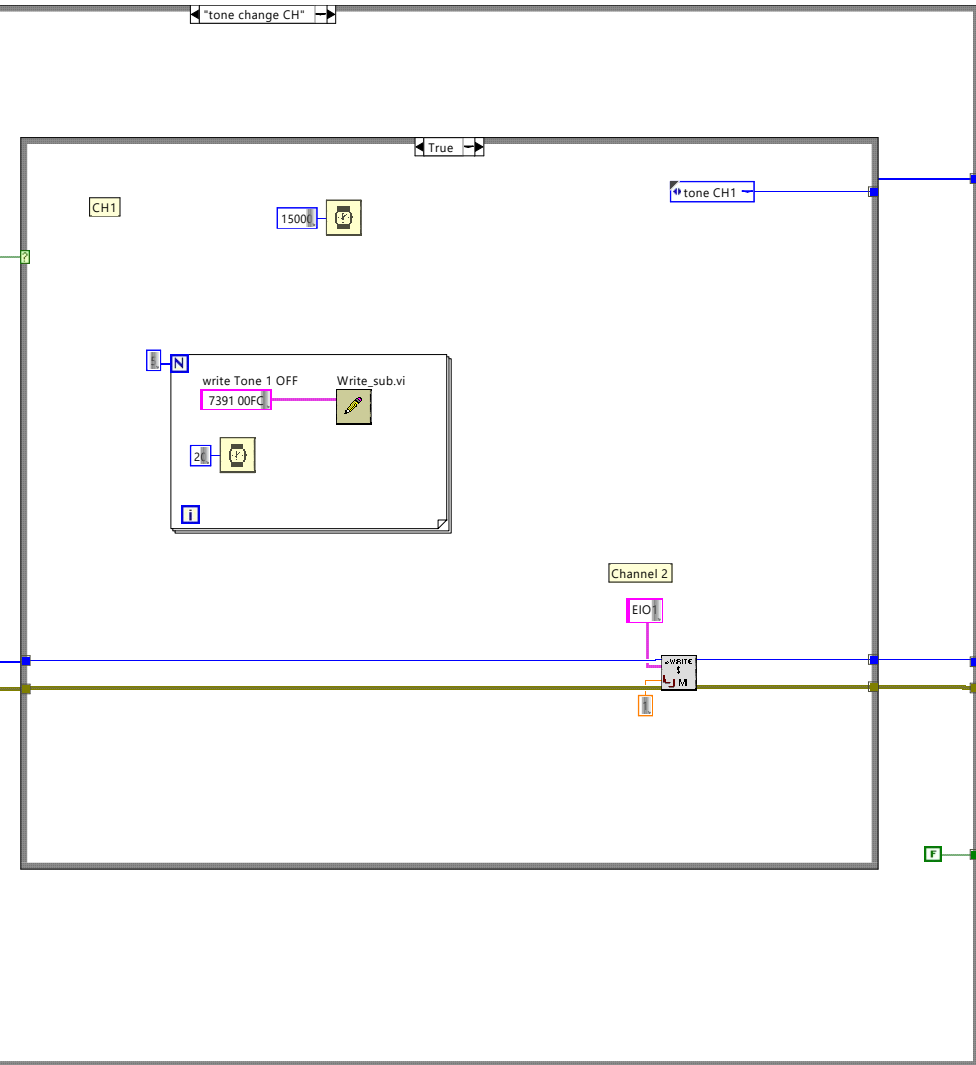

stream_tones_1.vi

D:\stream_tones_1.vi

Last modified on 8/7/2020 at 2:38 PM

Printed on 8/7/2020 at 2:49 PM