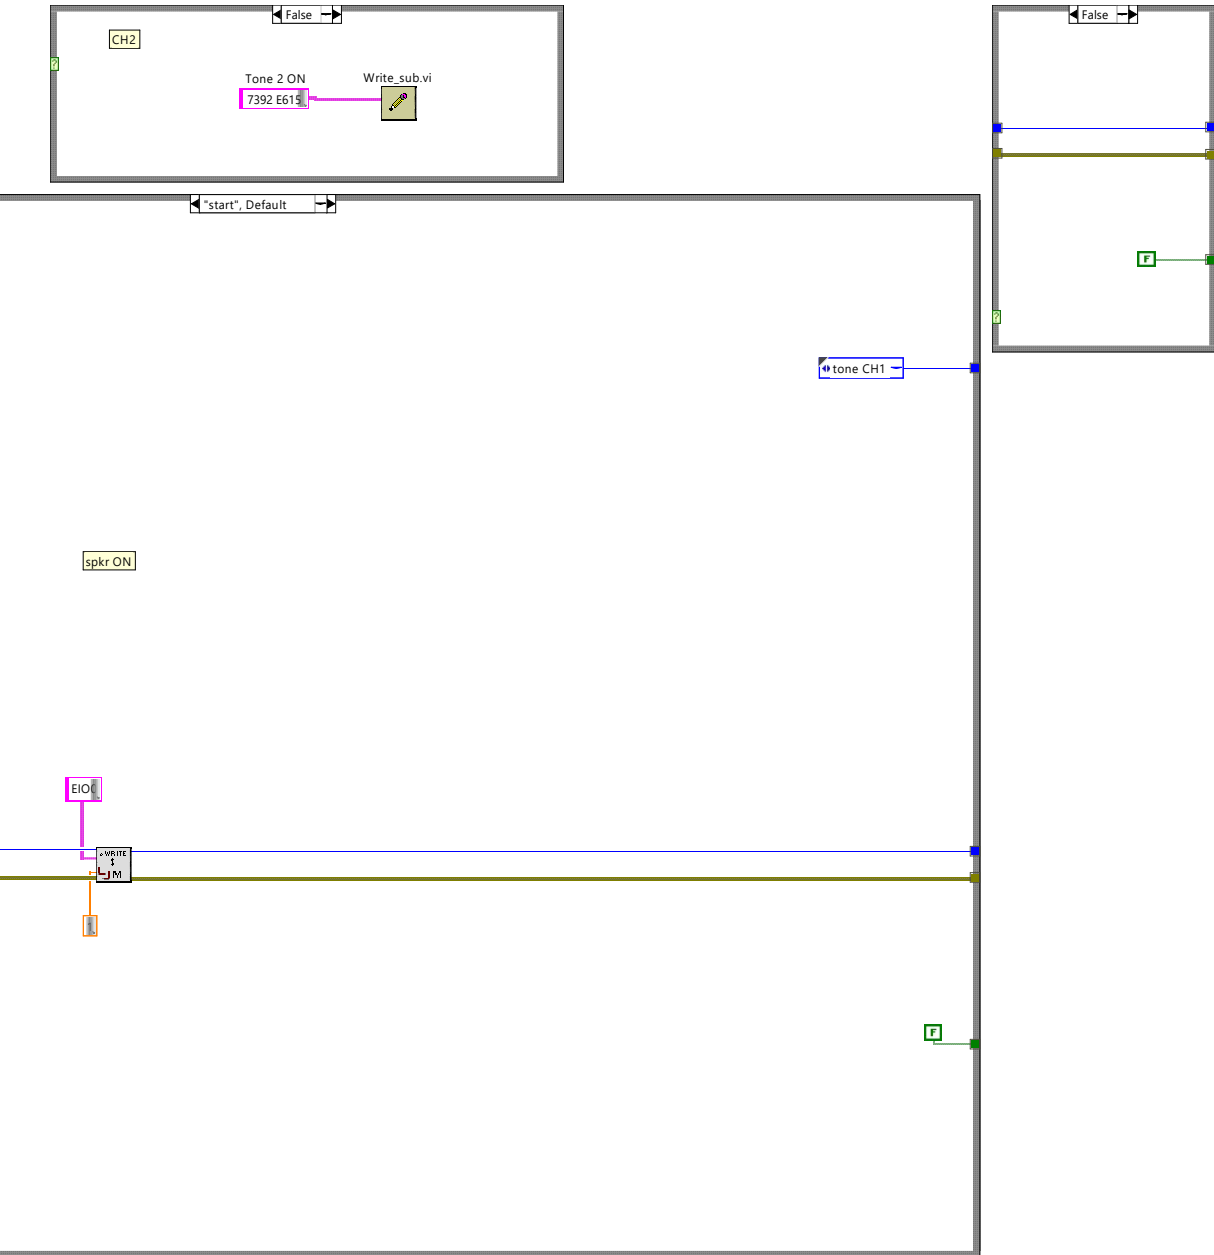

stream_tones_1.vi

D:\stream_tones_1.vi

Last modified on 8/7/2020 at 2:38 PM

Printed on 8/7/2020 at 2:49 PM